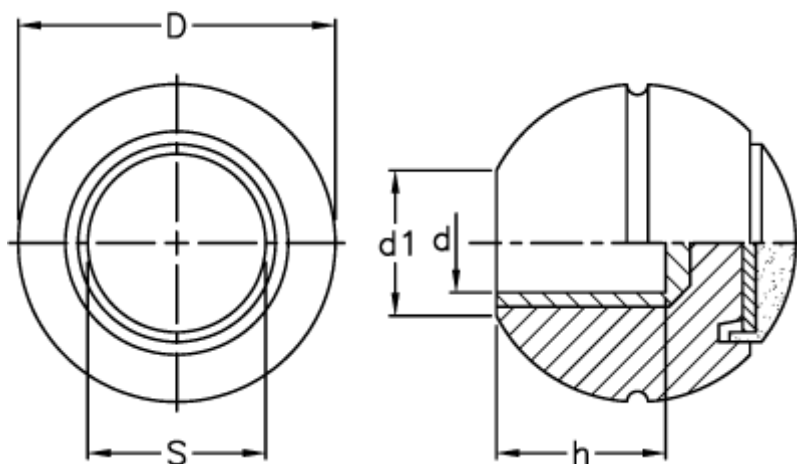

Data Sheet

Article number: 2304055101

Description: E+G Knob w/transparent cap
SH.40 N-10

Measures

$d = 10$

$D = 40$

$d1 = 15$

$h = 18$